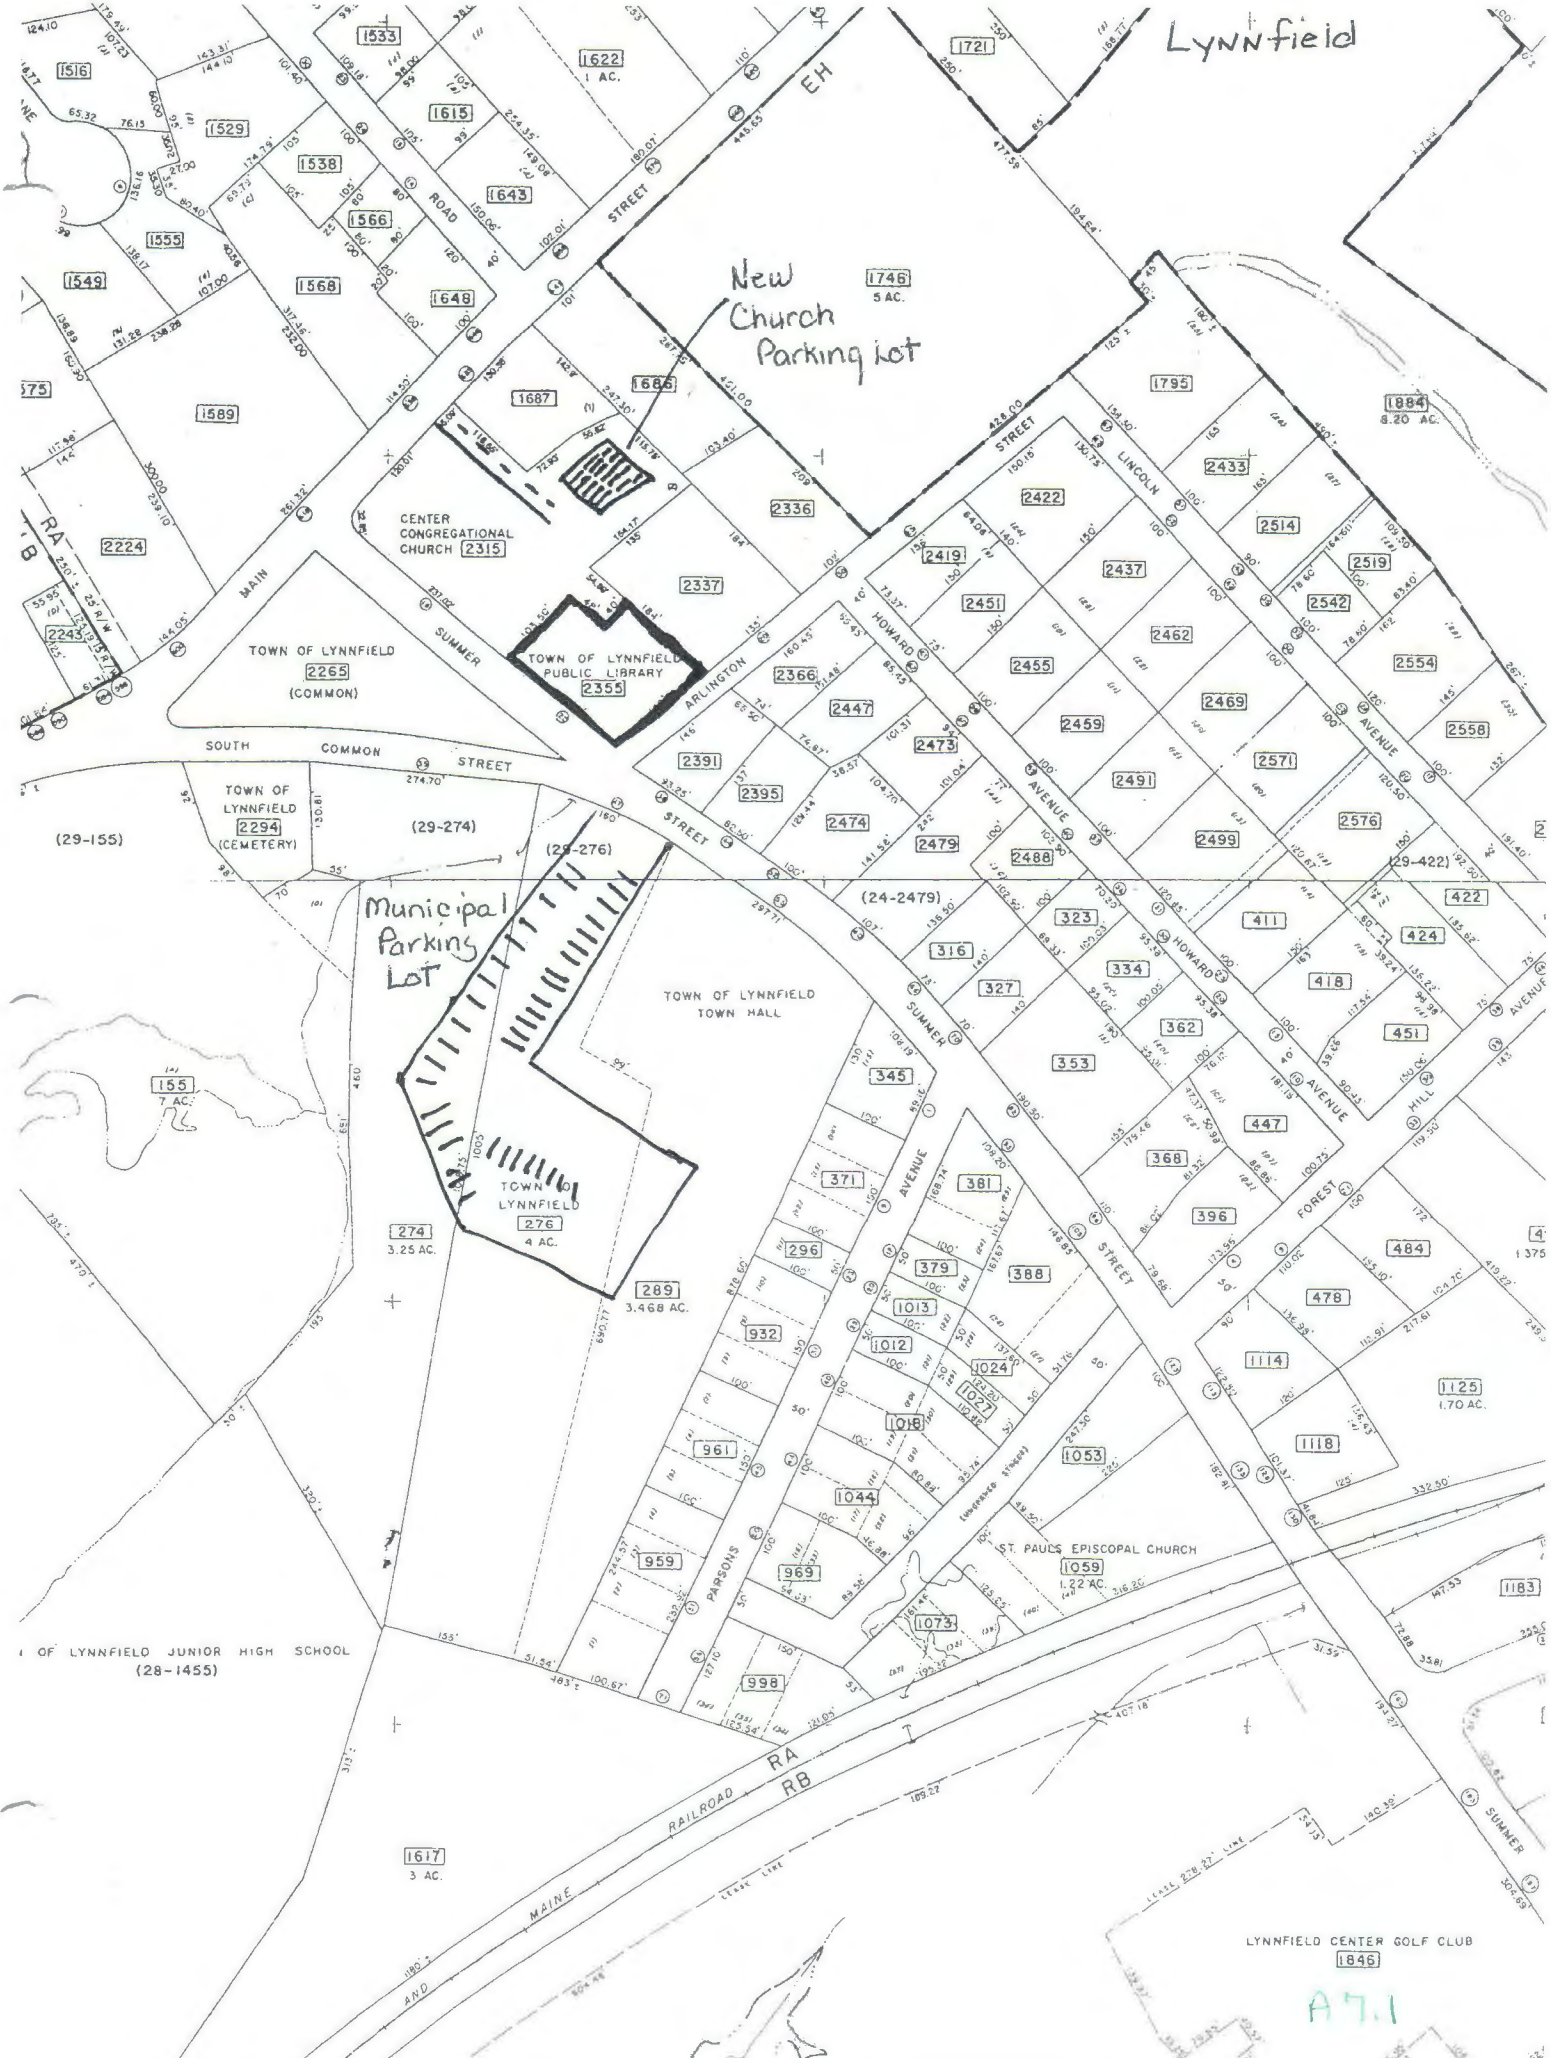

e. Layout of proposed parking and written explanation of your parking situation.

The present design calls for the retention of some parking in the rear of the building; these spaces may become designated staff parking areas. There will also be space for delivery trucks to pull behind the building and make deliveries via a rear door that will also provide access for staff. On street parking is available in front of the library and the Trustees are planning on approaching Town officials to approve limiting these spaces to one hour. There is parking available on Arlington Street next to the library.

Directly across the street is a large municipal lot with free parking. Seven spaces in the lot are presently reserved for Library staff. The Town is in the process of developing a plan to move the Department of Public Works, now located behind Town Hall and the municipal parking lot, out of the center of Town. This would allow for the expansion of the present lot.

The Centre Congregational Church located next to the library has recently purchased property behind the church for a fifty space parking area. Presently there is no designated parking for the church. The Board of Library Trustees has met with Mr. Charles Cotting, Chair of the Board of Administration of the church to discuss their plans. The church representatives have expressed a willingness to make the lot available for library use. The most recent development is the discussion of the church and the library sharing the expense of relocating the present playground behind the church. This would provide optimal traffic flow for both the church and the library. The Assistant Fire Chief, a member of the Center Church, approached the Board of Library Trustees with this plan.

Lynnfield

New Church Parking lot

Municipal Parking Lot

CENTER CONGREGATIONAL CHURCH 2315

TOWN OF LYNNFIELD PUBLIC LIBRARY 2355

TOWN OF LYNNFIELD TOWN HALL

TOWN OF LYNNFIELD 276 4 AC.

ST. PAUL'S EPISCOPAL CHURCH 1059 1.22 AC.